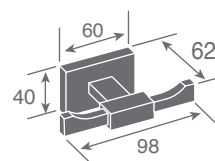

Double toilet paper holder

ZP11-80

Single robe hook

ZP11-81

Double robe hook

ZP11 SERIES

Dimensions
in millimeters

ZP06 SERIES