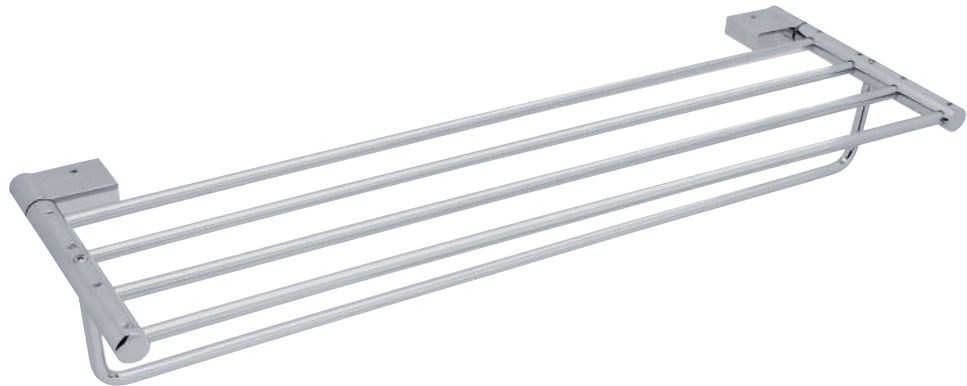

ZP15-25

Towel rack with towel bar