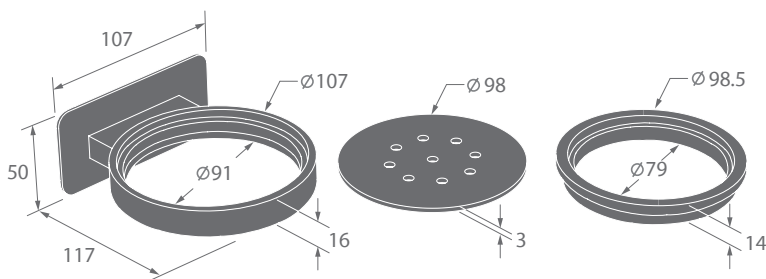

MS-017

NEW

Add-on hook

Finishes:
F91, F93, F94, F96,
F97, F98

MS-017

Sample Combinations

Add-on Hook is compatible with the following products:
ZP-32 Series, ZP-33 Series, ZP-35 Series

MS SERIES

Dimensions in millimeters

MS-015

MS-017