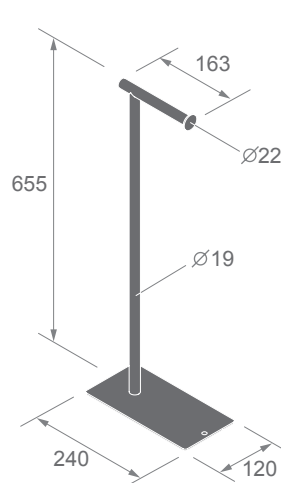

F21

MS SERIES

Towel hooks

Dimensions
in millimeters

MS SERIES

Toilet paper holder

Finishes:
F21, F91, F93, F94,
F96, F97, F98, C02

MS-009

Dimensions
in millimeters

MS-008

MS-009

MS SERIES

MS-010

Double towel bar

Finishes:

F21, F91, F93, F94, F96, F97, F98