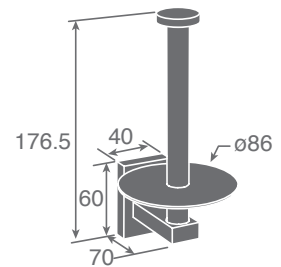

ZP12 SERIES

Dimensions
in millimeters

ZP12-66-RH

ZP12-67

ZP12-69-RH

ZP12-80

ZP12-81

ZP12-83