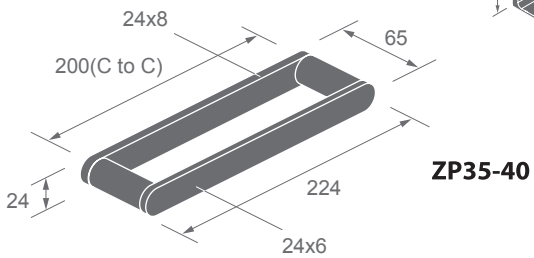

Dimensions
in millimeters

ZP33 SERIES

Finishes:
F21, F91, F93, F94,
F96, F97, F98

ZP33-20

Towel bar

F93

F21

ZP33-24