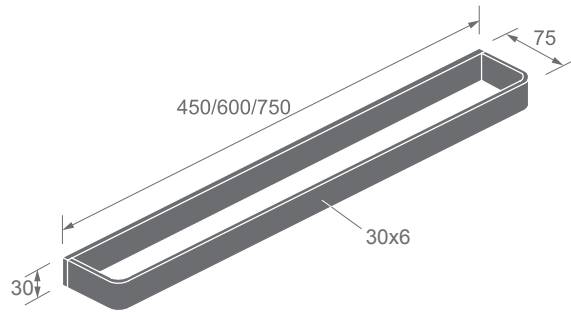

ZP32-83

Single robe hook

F21

ZP32 SERIES

Dimensions
in millimeters

ZP32-20

ZP32-24

ZP32-25