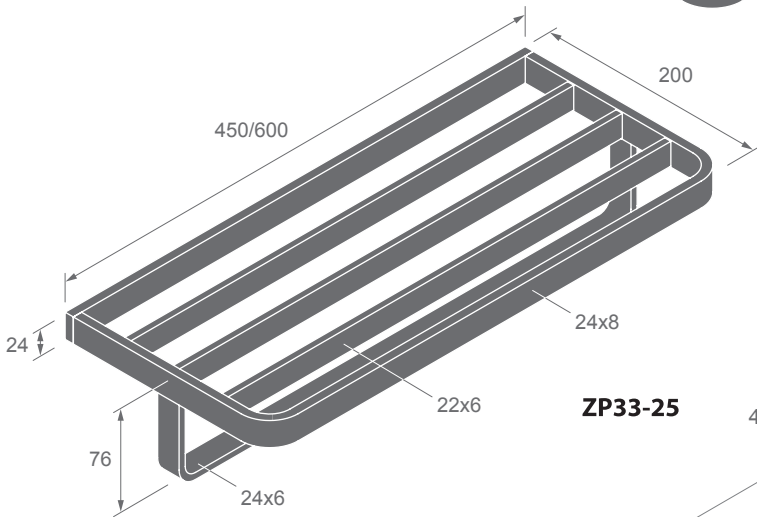

Single robe hook

F93

F21

**ZP-33
SERIES**

Dimensions
in millimeters

ZP33-20

ZP33 SERIES

Dimensions
in millimeters