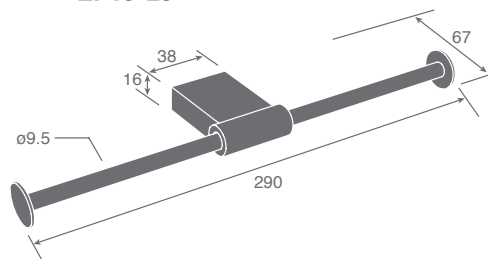

Double toilet paper holder

ZP15-80

Single robe hook

ZP15-81

Double robe hook

ZP15 SERIES

Dimensions
in millimeters

ZP12 SERIES