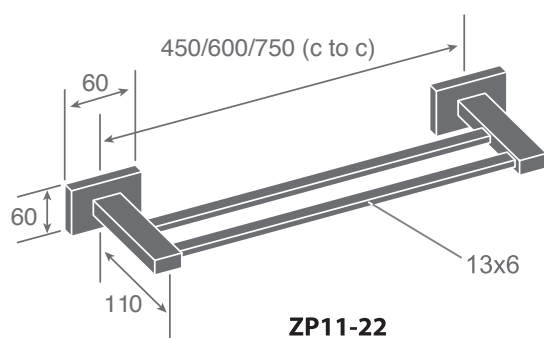

Double toilet paper holder

ZP11-80

Single robe hook

ZP11-81

Double robe hook

ZP11 SERIES

Dimensions
in millimeters

ZP06 SERIES