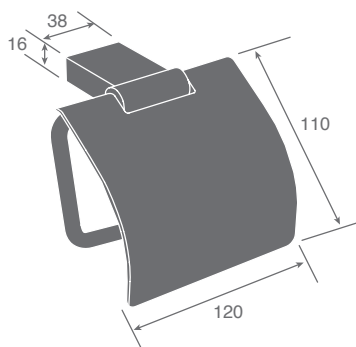

Double toilet paper holder

ZP15-80

Single robe hook

ZP15-81

Double robe hook

ZP15 SERIES

Dimensions
in millimeters

ZP12 SERIES