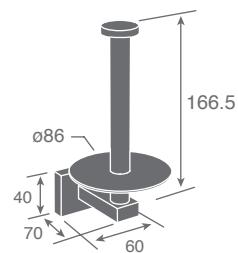

Double toilet paper holder

ZP11-80

Single robe hook

ZP11-81

Double robe hook

ZP11 SERIES

Dimensions
in millimeters

ZP06 SERIES