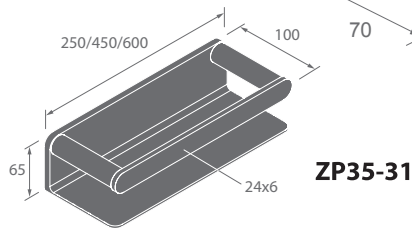

Dimensions
in millimeters

ZP33 SERIES

Finishes:
F21, F91, F93, F94,
F96, F97, F98

ZP33-20

Towel bar

F93

F21

ZP33-24