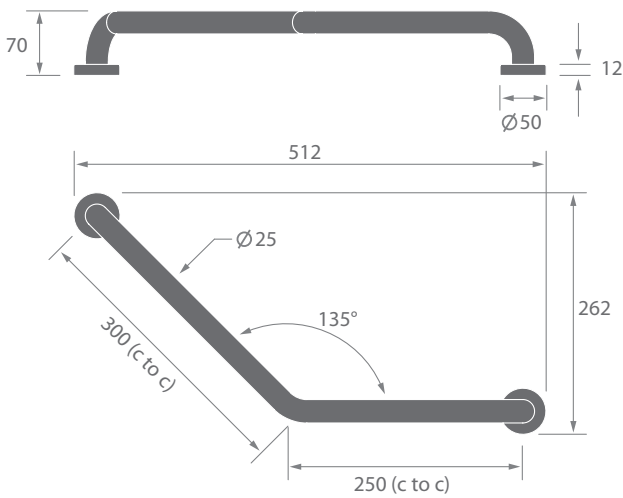

MS SERIES

Dimensions
in millimeters

MS-014-LH