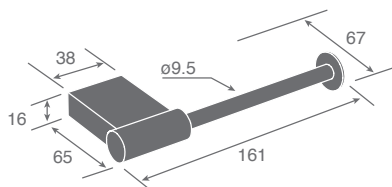

Double toilet paper holder

ZP15-80

Single robe hook

ZP15-81

Double robe hook

ZP15 SERIES

Dimensions
in millimeters

ZP12 SERIES