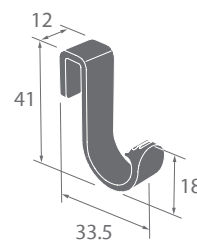

Add-on Hook is compatible with the following products:
ZP-32 Series, ZP-33 Series, ZP-35 Series

MS SERIES

Dimensions in millimeters

MS-015

MS-016

MS-017

Finish

BONCO	Description	BONCO	Description
	F21 Bright Chrome		F97 Matt Brown powder coating
	F91 Matt Black powder coating		F98 Matt D · Orange powder coating
	F93 Matt White powder coating	 + 	C01 Bright Chrome / Matt White powder coating
	F94 Matt L · Grey powder coating	 + 	C02 Matt L · Grey / D · Grey powder coating
	F96 Matt D · Grey powder coating	 + 	C03 Matt Black / D · Orange powder coating