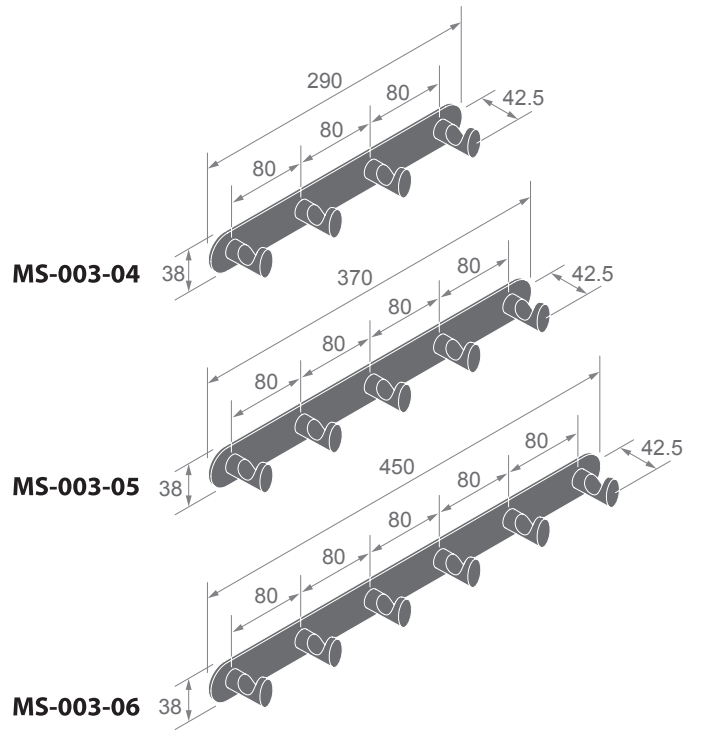

F21

MS SERIES

Towel hooks

Dimensions
in millimeters

MS SERIES

Toilet paper holder

Finishes:
F21, F91, F93, F94,
F96, F97, F98, C02

MS-009