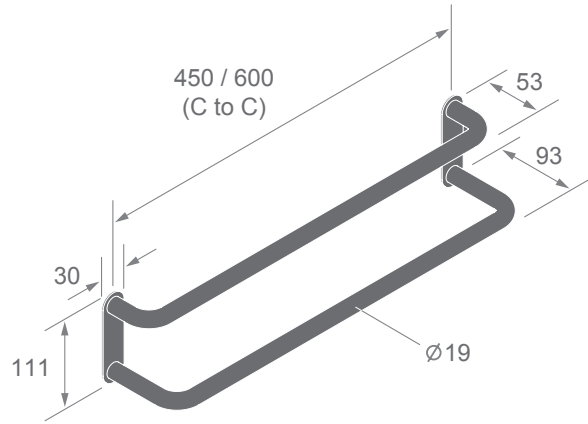

MS-012

NEW

Shelf

Finishes:

F62, F91, F93, F94, F96, F97, F98

KG 40KG

MS SERIES

Dimensions
in millimeters