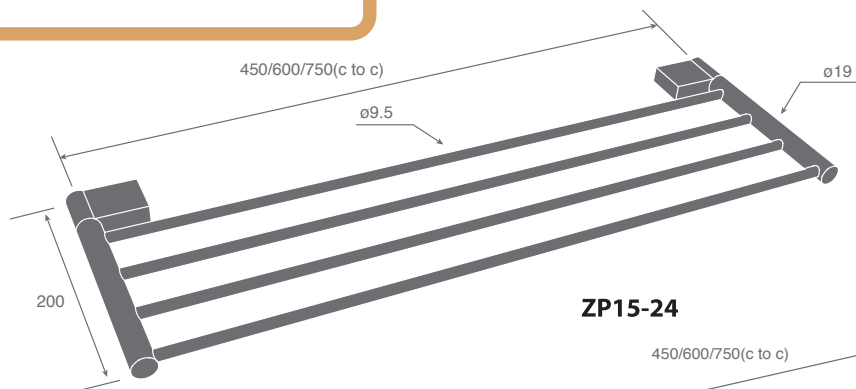

Double toilet paper holder

ZP15-80

Single robe hook

ZP15-81

Double robe hook

ZP15 SERIES

Dimensions
in millimeters

ZP12 SERIES