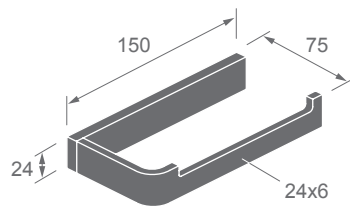

Single robe hook

F93

F21

**ZP-33
SERIES**

Dimensions
in millimeters

ZP33-20

ZP33 SERIES

Dimensions
in millimeters