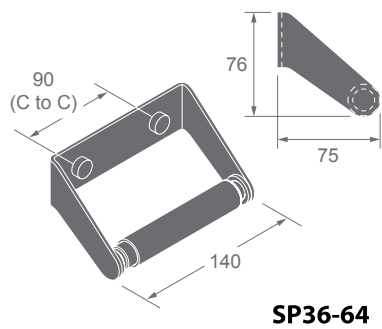

SP36-80

Single robe hook

SP36 **NEW**
SERIES

Dimensions
in millimeters

ZP35 SERIES

Finishes:
F21, F91, F93, F94, F96,
F97, F98, C01, C03

ZP-3540

Towel ring