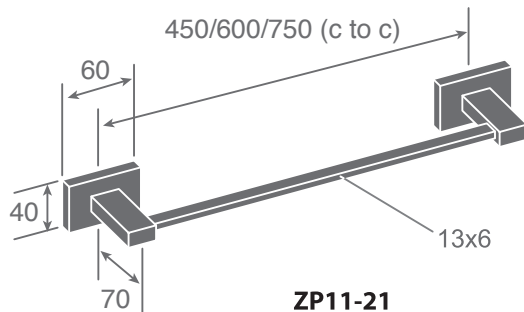

Double toilet paper holder

ZP11-80

Single robe hook

ZP11-81

Double robe hook

ZP11 SERIES

Dimensions
in millimeters

ZP06 SERIES