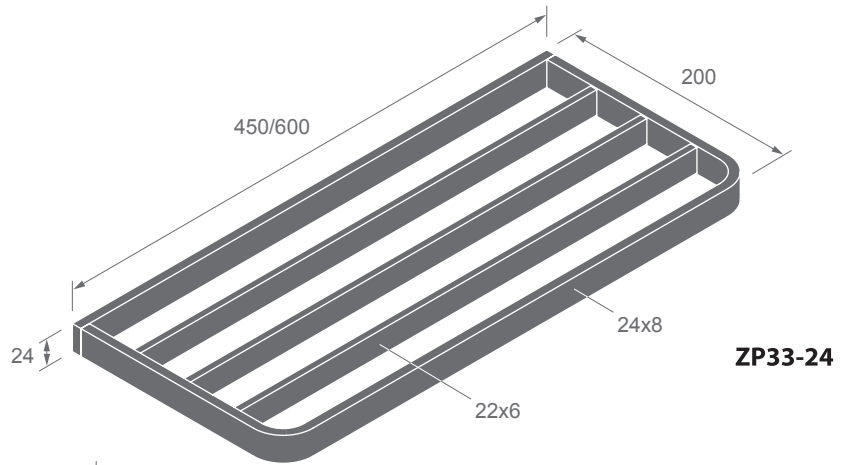

Single robe hook

F93

F21

**ZP-33
SERIES**

Dimensions
in millimeters

ZP33-20

ZP33 SERIES

Dimensions
in millimeters