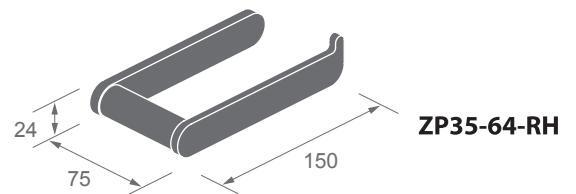

Dimensions
in millimeters

ZP33 SERIES

Finishes:
F21, F91, F93, F94,
F96, F97, F98

ZP33-20

Towel bar

F93

F21

ZP33-24