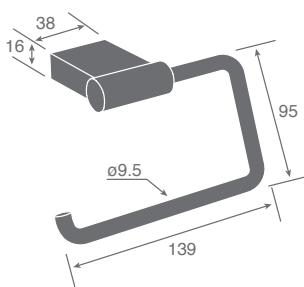

Double toilet paper holder

ZP15-80

Single robe hook

ZP15-81

Double robe hook

ZP15 SERIES

Dimensions
in millimeters

ZP12 SERIES