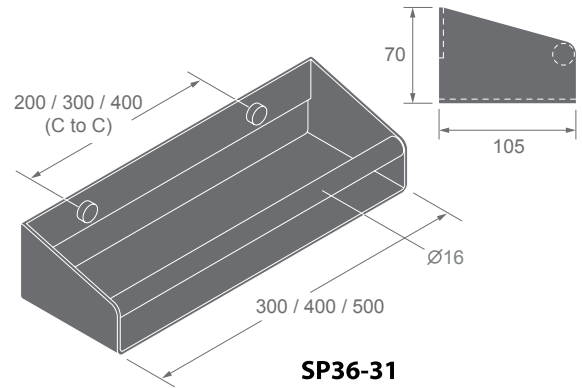

SP36-80

Single robe hook

SP36 **NEW**
SERIES

Dimensions
in millimeters

ZP35 SERIES

Finishes:
F21, F91, F93, F94, F96,
F97, F98, C01, C03

ZP-3540

Towel ring