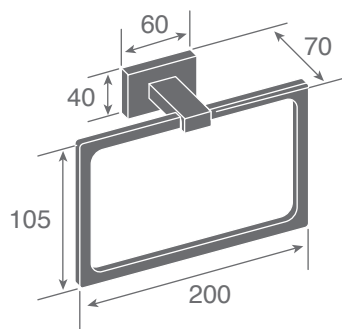

Double toilet paper holder

ZP11-80

Single robe hook

ZP11-81

Double robe hook

ZP11 SERIES

Dimensions
in millimeters

ZP06 SERIES