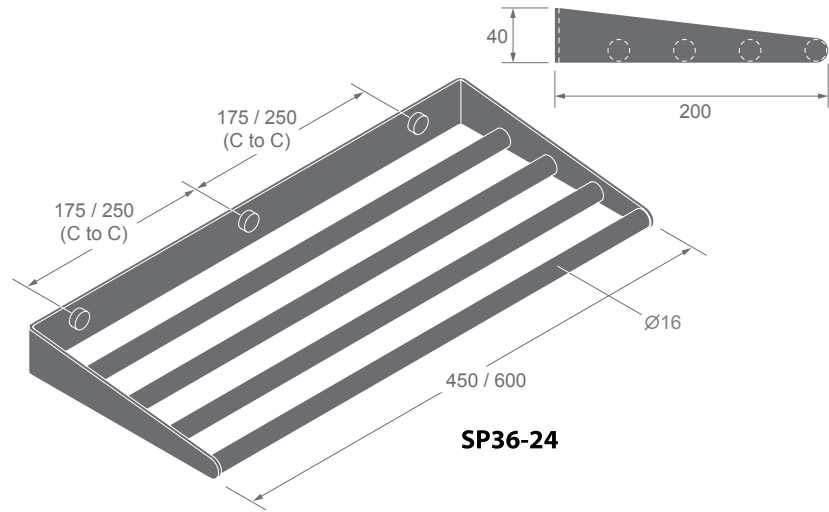

SP36-80

Single robe hook

SP36 **NEW**
SERIES

Dimensions
in millimeters

ZP35 SERIES

Finishes:
F21, F91, F93, F94, F96,
F97, F98, C01, C03

ZP-3540

Towel ring