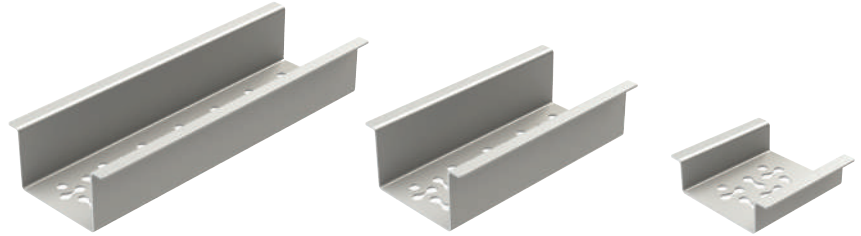

Toilet paper holder

SP37-31 NEW

Multi-Purpose Shelf

Finishes:
F91, F93, F94, F96,
F97, F98

KG 40KG

SP37-31b

Shelf pallet

SP37-31b-300

SP37-31b-200

SP37-31b-100

SP37-31a

Shell frame

SP37-31a-600

SP37-31a-500

SP37-31a-400

SP37-31a-300