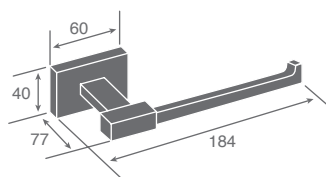

Double toilet paper holder

ZP11-80

Single robe hook

ZP11-81

Double robe hook

ZP11 SERIES

Dimensions
in millimeters

ZP06 SERIES