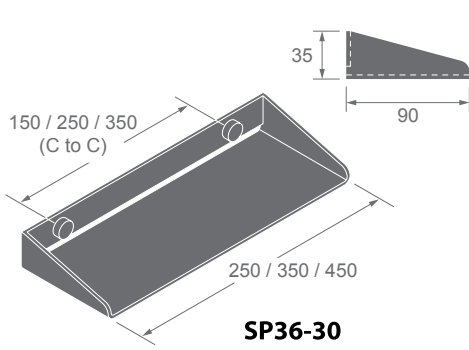

SP36-80

Single robe hook

SP36 **NEW**
SERIES

Dimensions
in millimeters

ZP35 SERIES

Finishes:
F21, F91, F93, F94, F96,
F97, F98, C01, C03

ZP-3540

Towel ring