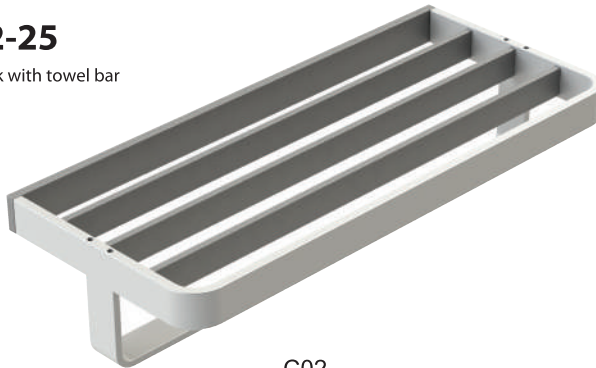

ZP32-25

Towel rack with towel bar

C02