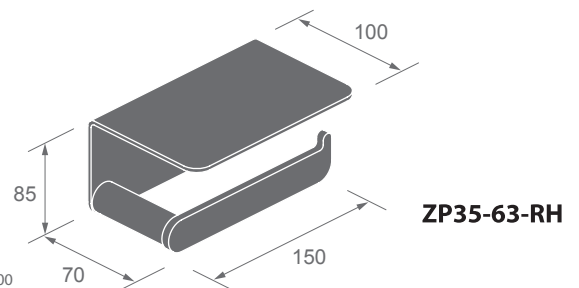

Dimensions
in millimeters

ZP33 SERIES

Finishes:
F21, F91, F93, F94,
F96, F97, F98

ZP33-20

Towel bar

F93

F21

ZP33-24