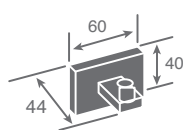

Double toilet paper holder

ZP11-80

Single robe hook

ZP11-81

Double robe hook

ZP11 SERIES

Dimensions
in millimeters

ZP06 SERIES