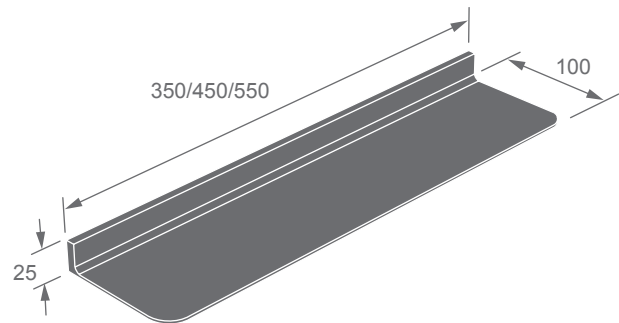

MS SERIES

Dimensions
in millimeters

MS-012