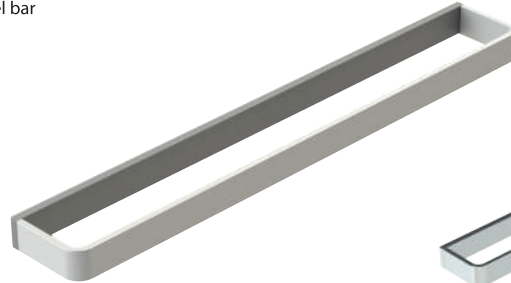

F21

ZP32 SERIES

Finishes:
F21, F91, F93, F94,
F96, F97, F98, C02

ZP32-20

Towel bar

C02