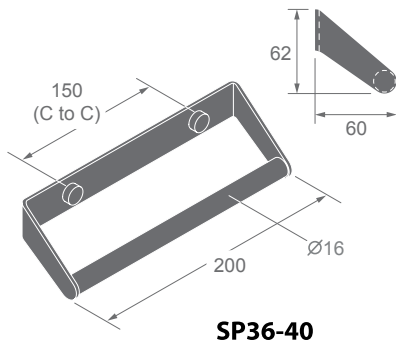

SP36-80

Single robe hook

SP36 **NEW**
SERIES

Dimensions
in millimeters

ZP35 SERIES

Finishes:
F21, F91, F93, F94, F96,
F97, F98, C01, C03

ZP-3540

Towel ring