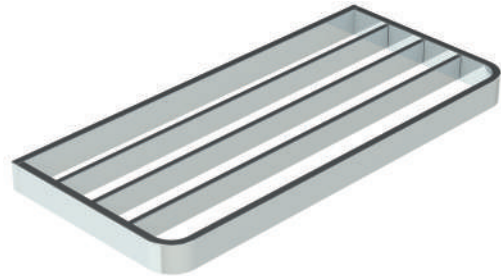

ZP32 SERIES

Finishes:
F21, F91, F93, F94,
F96, F97, F98, C02

ZP32-20

Towel bar

ZP32-24

Towel rack

F21

ZP32-25

Towel rack with towel bar

ZP32-26

Towel rack with towel bar