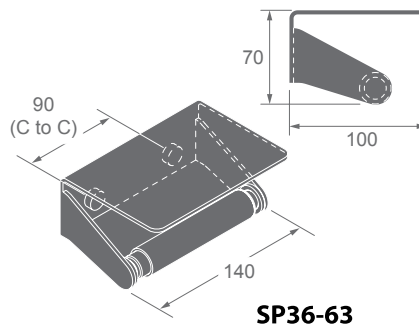

SP36-80

Single robe hook

SP36 **NEW**
SERIES

Dimensions
in millimeters

ZP35 SERIES

Finishes:
F21, F91, F93, F94, F96,
F97, F98, C01, C03

ZP-3540

Towel ring