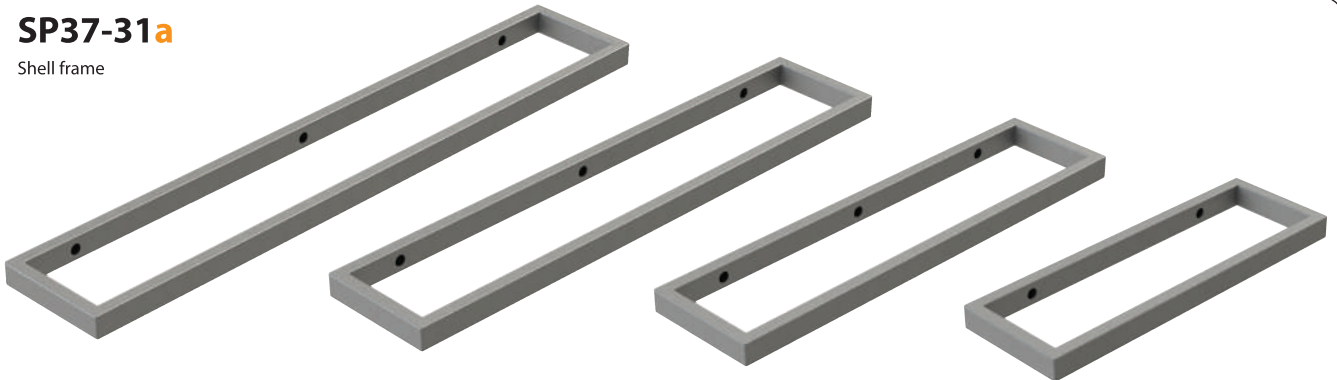

Toilet paper holder

SP37-31 NEW

Multi-Purpose Shelf

Finishes:
F91, F93, F94, F96,
F97, F98

KG 40KG

SP37-31b

Shelf pallet

SP37-31b-300

SP37-31b-200

SP37-31b-100

SP37-31a

Shell frame

SP37-31a-600

SP37-31a-500

SP37-31a-400

SP37-31a-300