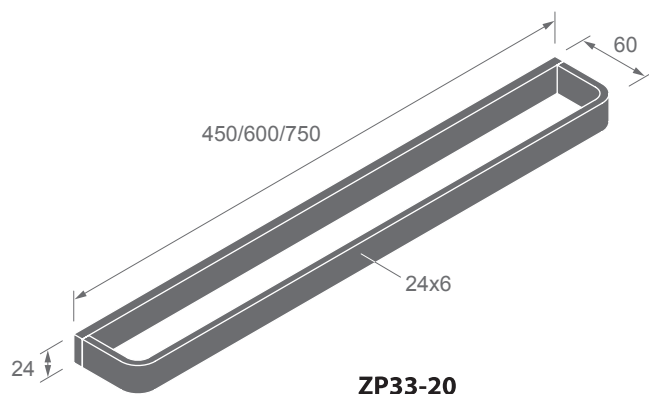

Single robe hook

F93

F21

**ZP-33
SERIES**

Dimensions
in millimeters

ZP33-20

ZP33 SERIES

Dimensions
in millimeters