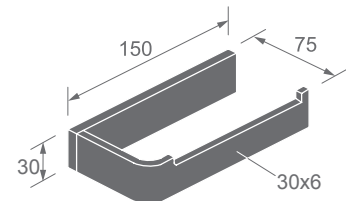

ZP32-64-RH