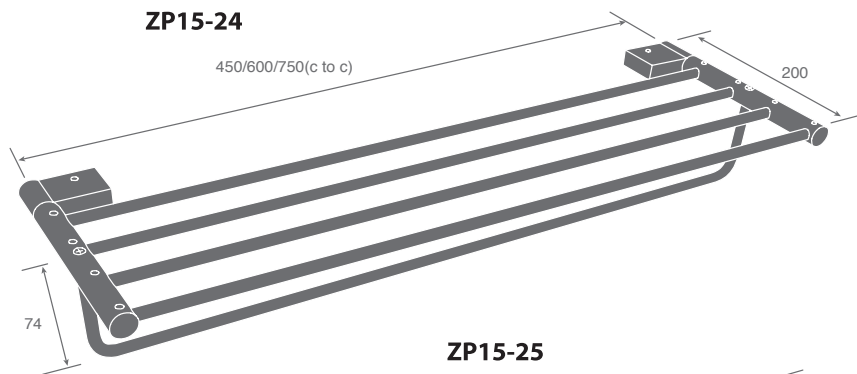

Double toilet paper holder

ZP15-80

Single robe hook

ZP15-81

Double robe hook

ZP15 SERIES

Dimensions
in millimeters

ZP12 SERIES