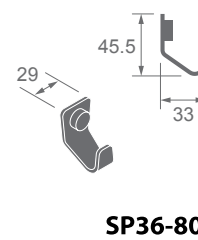

SP36-80

Single robe hook

SP36 **NEW**
SERIES

Dimensions
in millimeters

ZP35 SERIES

Finishes:
F21, F91, F93, F94, F96,
F97, F98, C01, C03

ZP-3540

Towel ring