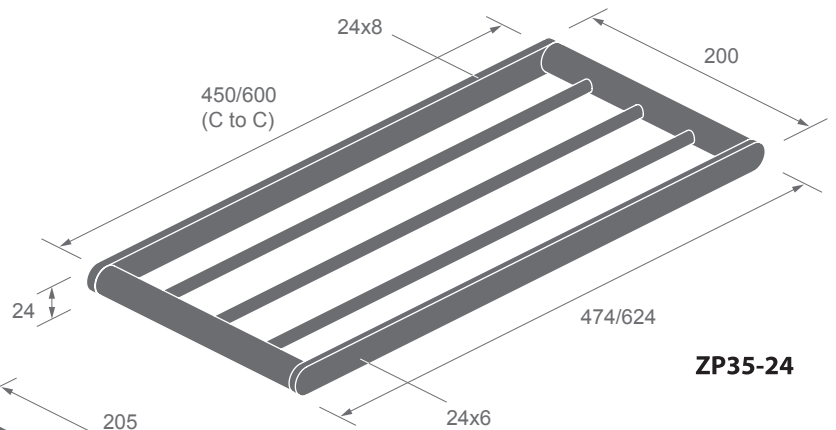

Dimensions
in millimeters

ZP33 SERIES

Finishes:
F21, F91, F93, F94,
F96, F97, F98

ZP33-20

Towel bar

F93

F21

ZP33-24