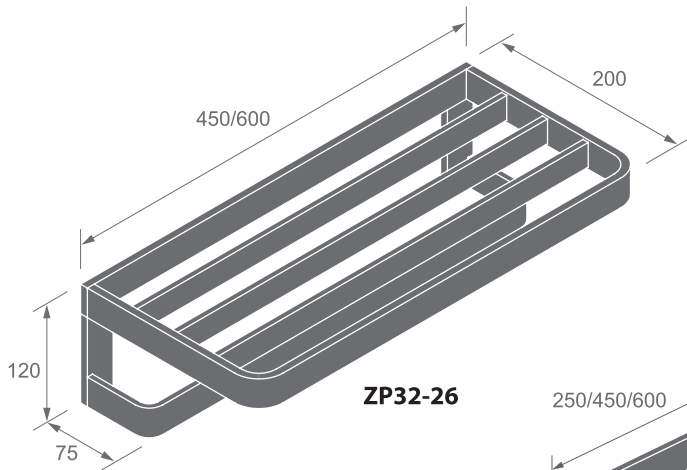

ZP32-83

Single robe hook

F21

ZP32 SERIES

Dimensions
in millimeters

ZP32-20

ZP32-24

ZP32-25