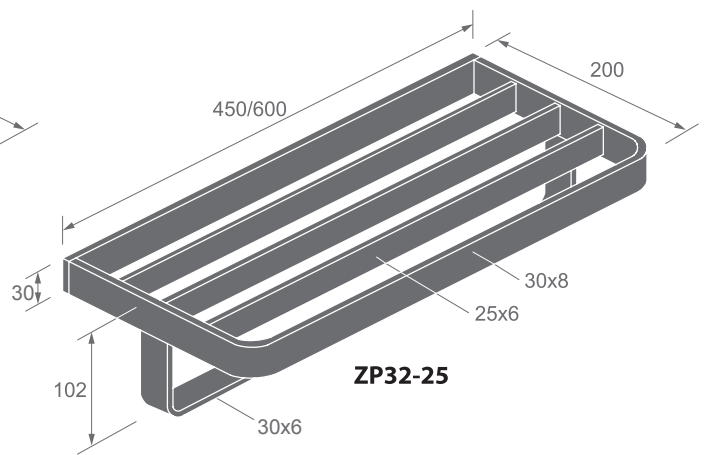

ZP32-83

Single robe hook

F21

ZP32 SERIES

Dimensions
in millimeters

ZP32-20

ZP32-24

ZP32-25