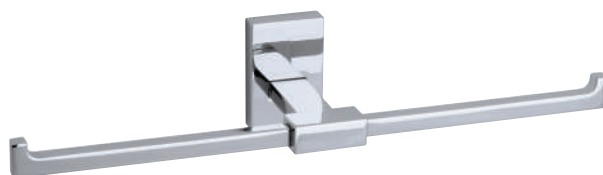

ZP12-69

Double toilet paper holder

ZP12-80

Single robe hook