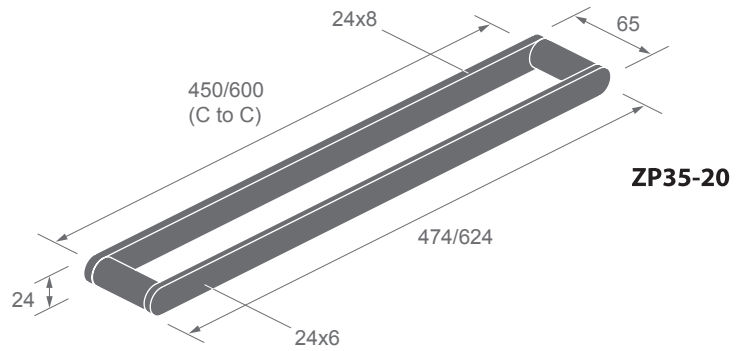

ZP35 SERIES

Dimensions
in millimeters