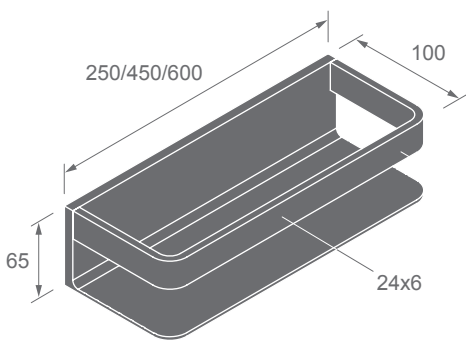

Single robe hook

F93

F21

**ZP-33
SERIES**

Dimensions
in millimeters

ZP33-20

ZP33 SERIES

Dimensions
in millimeters