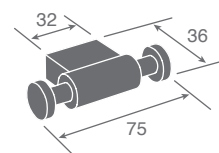

Double toilet paper holder

ZP15-80

Single robe hook

ZP15-81

Double robe hook

ZP15 SERIES

Dimensions
in millimeters

ZP12 SERIES