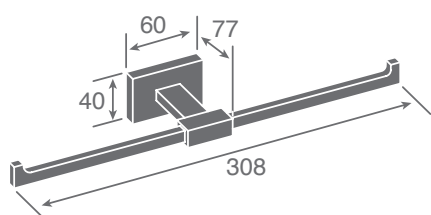

Double toilet paper holder

ZP11-80

Single robe hook

ZP11-81

Double robe hook

ZP11 SERIES

Dimensions
in millimeters

ZP06 SERIES