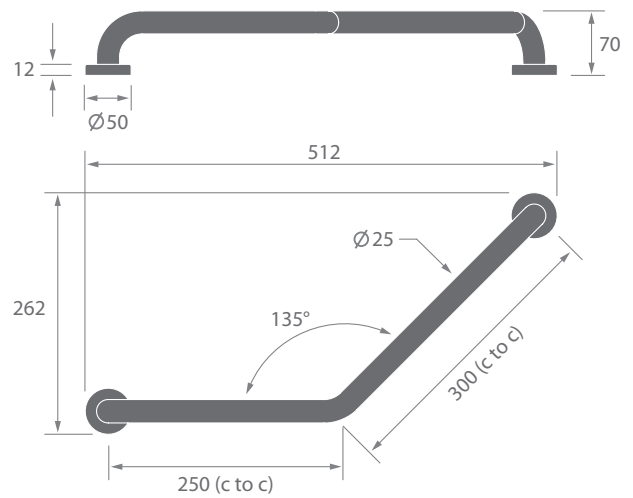

MS SERIES

Dimensions
in millimeters

MS-014-RH