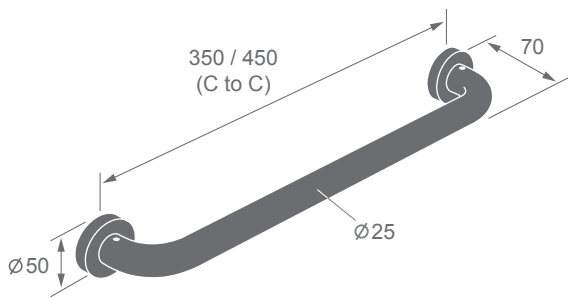

MS SERIES

Dimensions
in millimeters

MS-011