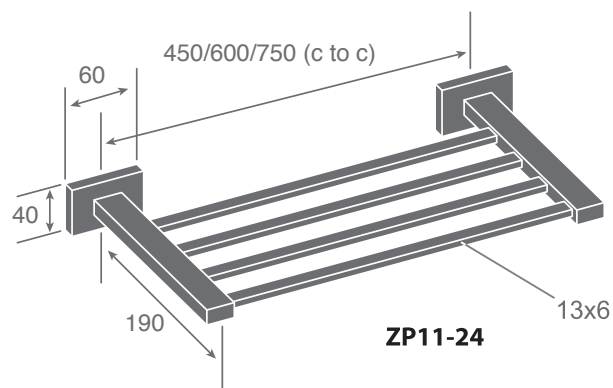

Double toilet paper holder

ZP11-80

Single robe hook

ZP11-81

Double robe hook

ZP11 SERIES

Dimensions
in millimeters

ZP06 SERIES