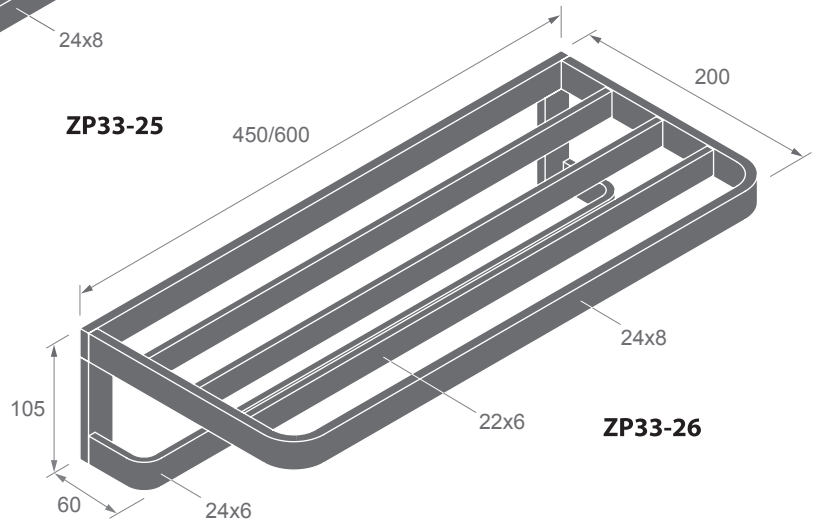

Single robe hook

F93

F21

**ZP-33
SERIES**

Dimensions
in millimeters

ZP33-20

ZP33 SERIES

Dimensions
in millimeters