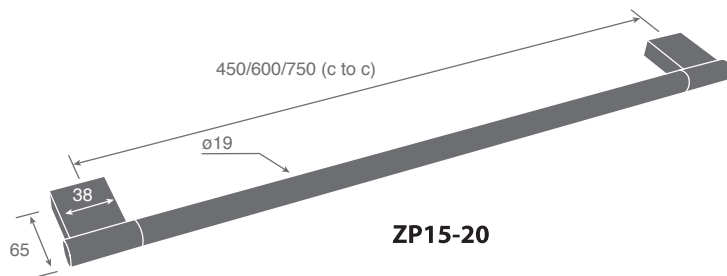

Double toilet paper holder

ZP15-80

Single robe hook

ZP15-81

Double robe hook

ZP15 SERIES

Dimensions
in millimeters

ZP12 SERIES