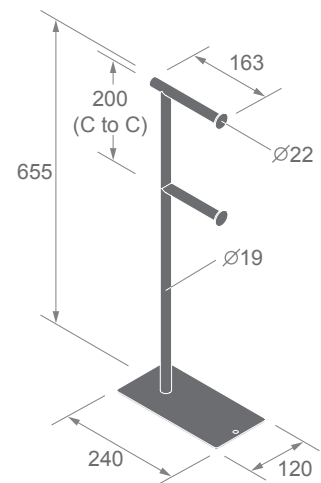

MS SERIES

Toilet paper holder

Finishes:
F21, F91, F93, F94,
F96, F97, F98, C02

MS-009

Double toilet paper holder

MS-008

Toilet paper holder

MS SERIES

Dimensions
in millimeters

MS-009