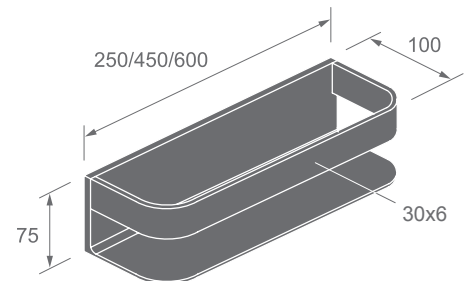

ZP32 SERIES

Dimensions
in millimeters

ZP32-31