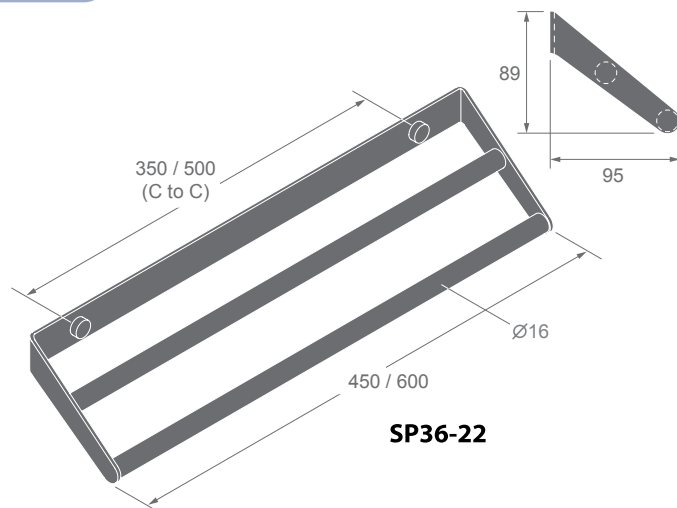

SP36-80

Single robe hook

SP36 **NEW**
SERIES

Dimensions
in millimeters

ZP35 SERIES

Finishes:
F21, F91, F93, F94, F96,
F97, F98, C01, C03

ZP-3540

Towel ring