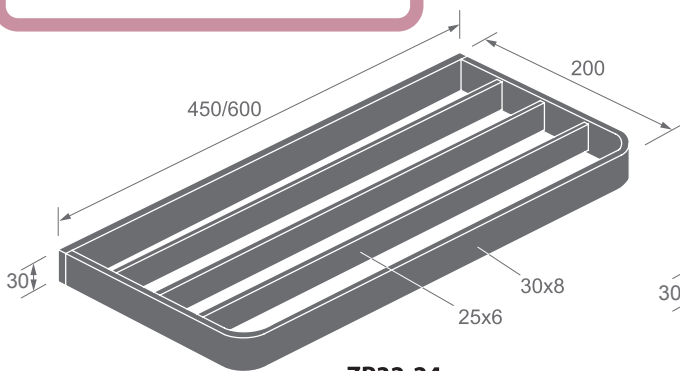

ZP32-83

Single robe hook

F21

ZP32 SERIES

Dimensions
in millimeters

ZP32-20

ZP32-24

ZP32-25