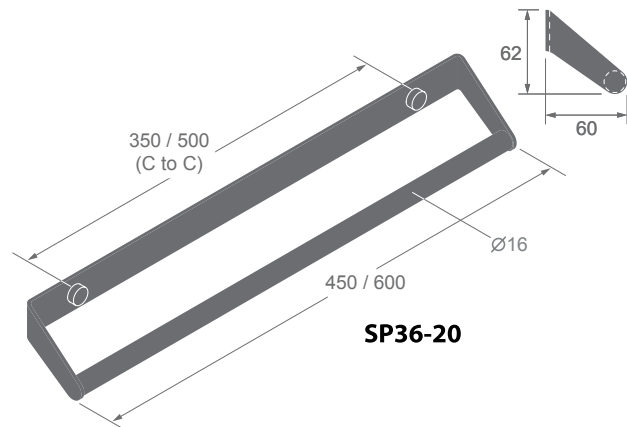

SP36-80

Single robe hook

SP36 **NEW**
SERIES

Dimensions
in millimeters

ZP35 SERIES

Finishes:
F21, F91, F93, F94, F96,
F97, F98, C01, C03

ZP-3540

Towel ring