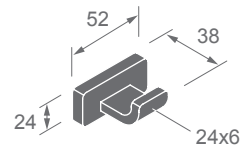

Single robe hook

F93

F21

**ZP-33
SERIES**

Dimensions
in millimeters

ZP33-20

ZP33 SERIES

Dimensions
in millimeters