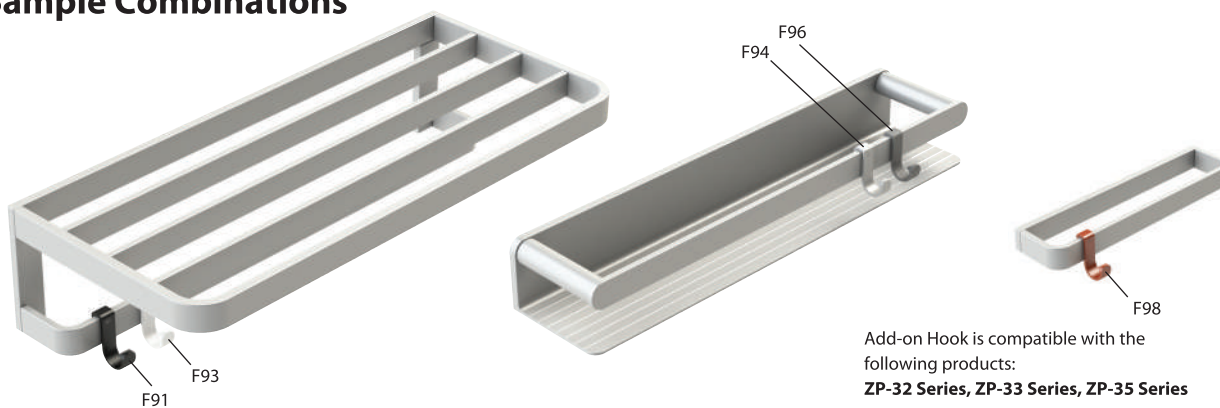

Soap dish can be
used independently

Soap dish is also compatible with
the following products:
ZP32-30, ZP32-31, ZP33-31, ZP35-31

MS-017

NEW

Add-on hook

Finishes:
F91, F93, F94, F96,
F97, F98

MS-017

Sample Combinations