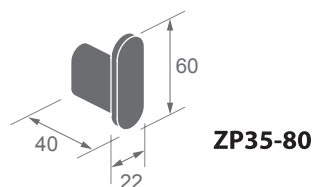

Dimensions
in millimeters

ZP33 SERIES

Finishes:
F21, F91, F93, F94,
F96, F97, F98

ZP33-20

Towel bar

F93

F21

ZP33-24