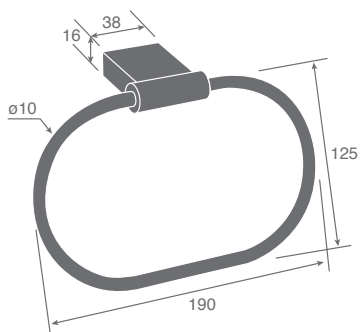

Double toilet paper holder

ZP15-80

Single robe hook

ZP15-81

Double robe hook

ZP15 SERIES

Dimensions
in millimeters

ZP12 SERIES