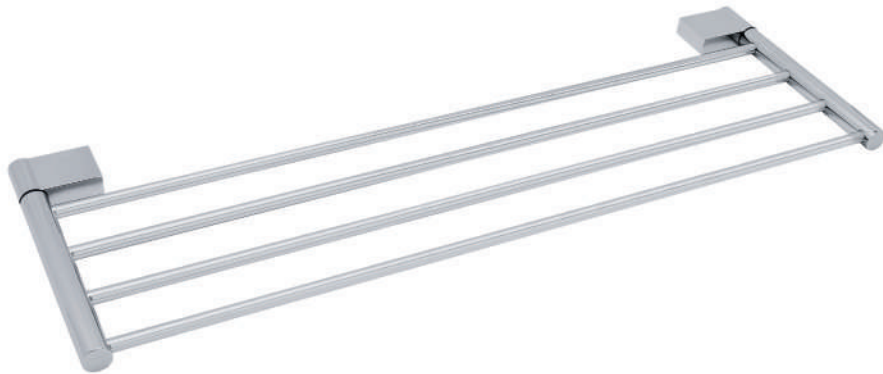

ZP15-24

Towel rack