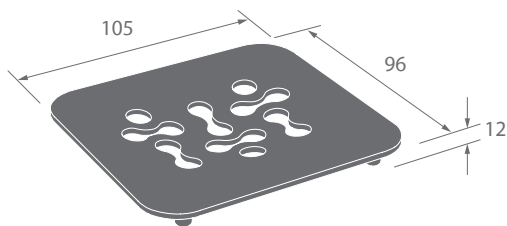

MS-017

NEW

Add-on hook

Finishes:
F91, F93, F94, F96,
F97, F98

MS-017

Sample Combinations

Add-on Hook is compatible with the following products:
ZP-32 Series, ZP-33 Series, ZP-35 Series

MS SERIES

Dimensions in millimeters

MS-016

MS-017