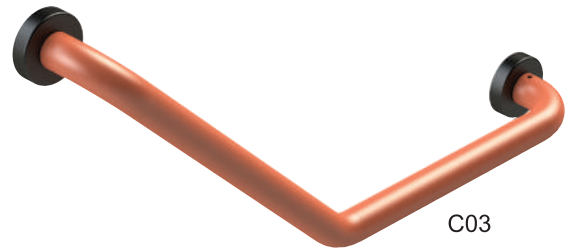

MS-014-LH

NEW

Heavy duty grab bar

Finishes: F21, F91, F93, F94, F96, F97, F98, C02, C03

KG 80KG

C03