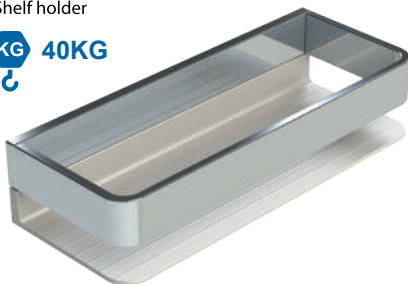

ZP32-30

Shelf holder

F21