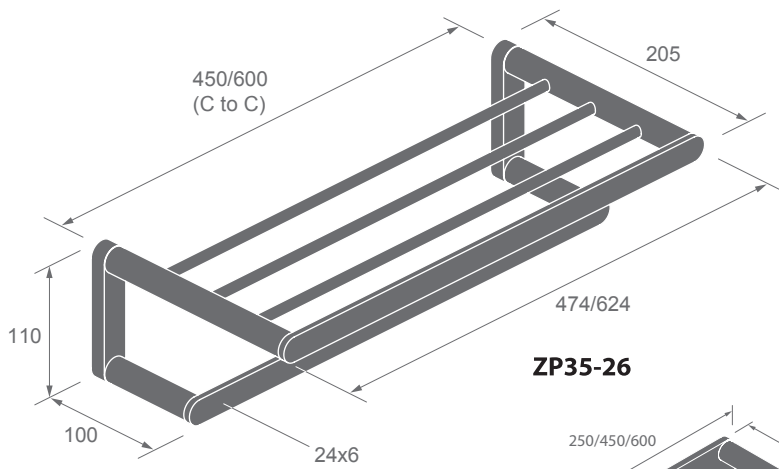

ZP35 SERIES

Dimensions
in millimeters