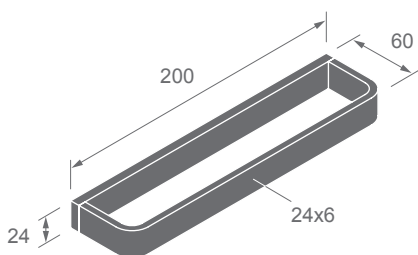

Single robe hook

F93

F21

**ZP-33
SERIES**

Dimensions
in millimeters

ZP33-20

ZP33 SERIES

Dimensions
in millimeters