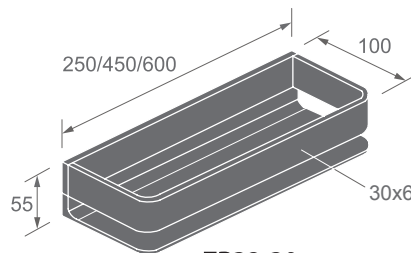

ZP32-26

ZP32-30